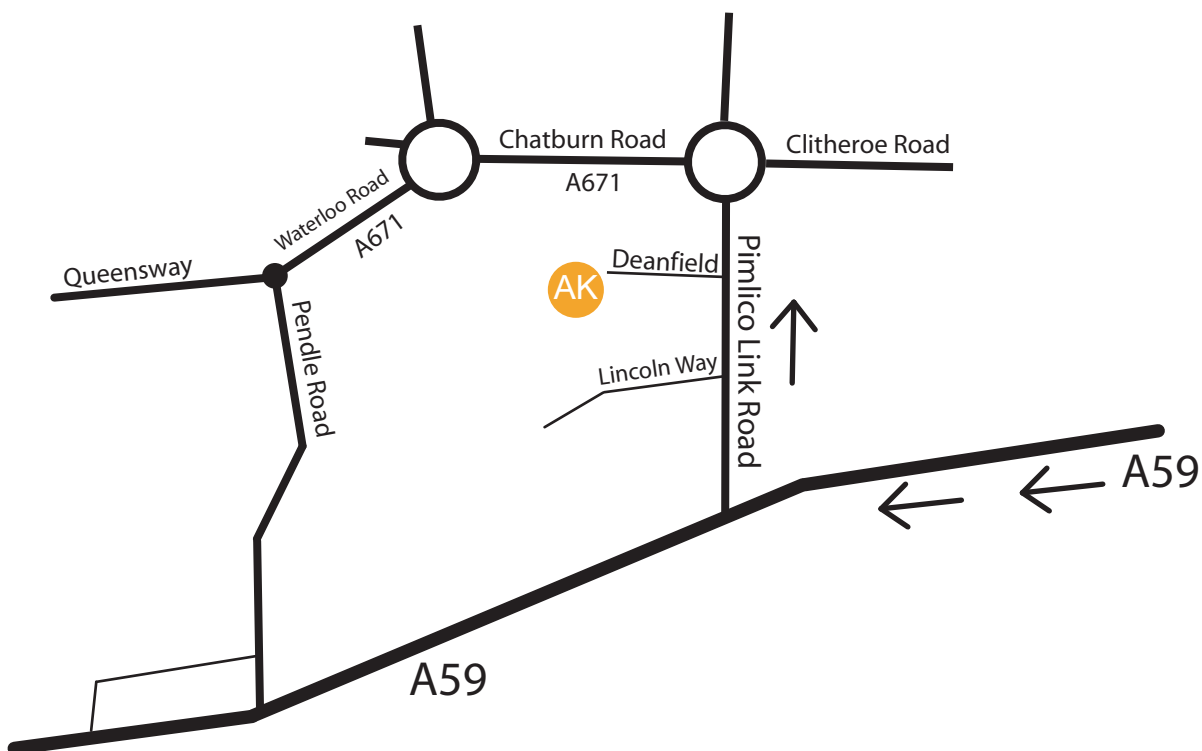

Directions from Leeds Bradford

From Leeds Bradford area head towards Skipton, then from Skipton take the A59 towards Clitheroe and follow for approximately 16 miles. Then turn right onto A671 Pimlico Link Road. Take the 2nd turning on the left onto Deanfield. Deanfield Court is at the end. (See Maps)

● AK Carpets Ltd
 Unit 22 Deanfield Court
 Link 59 Business Park
 Clitheroe
 Lancashire
 BB7 1QS

T:01200 444145