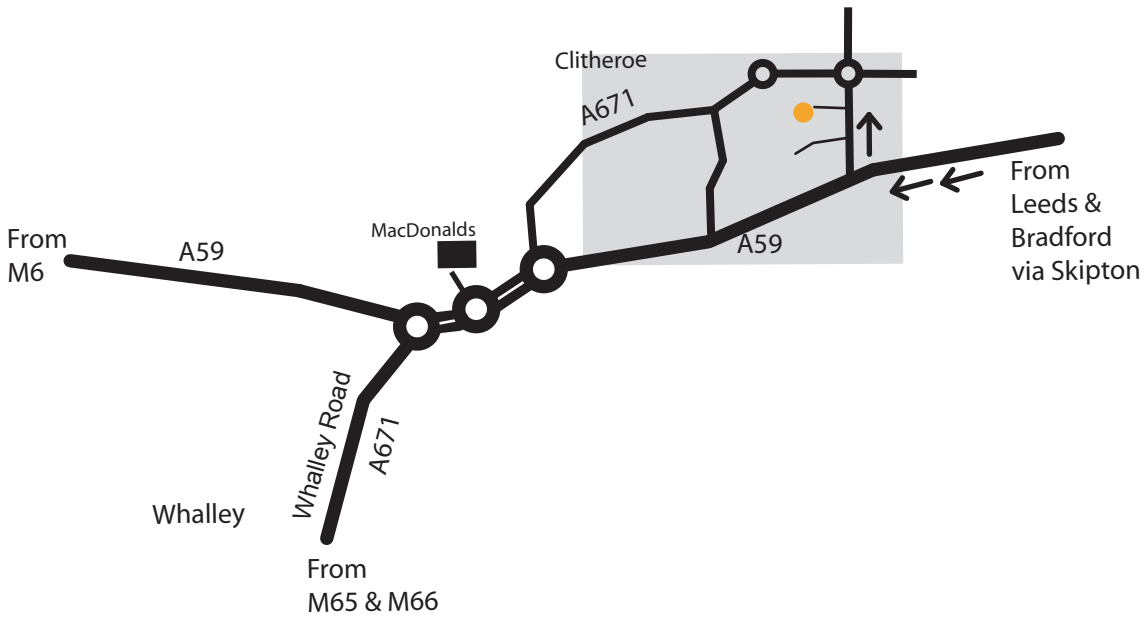

Directions from Leeds Bradford

From Leeds Bradford area head towards Skipton, then from Skipton take the A59 towards Clitheroe and follow for approximately 16 miles. Then turn right onto A671 Pimlico Link Road. Take the 2nd turning on the left onto Deanfield. Deanfield Court is at the end. (See Maps)